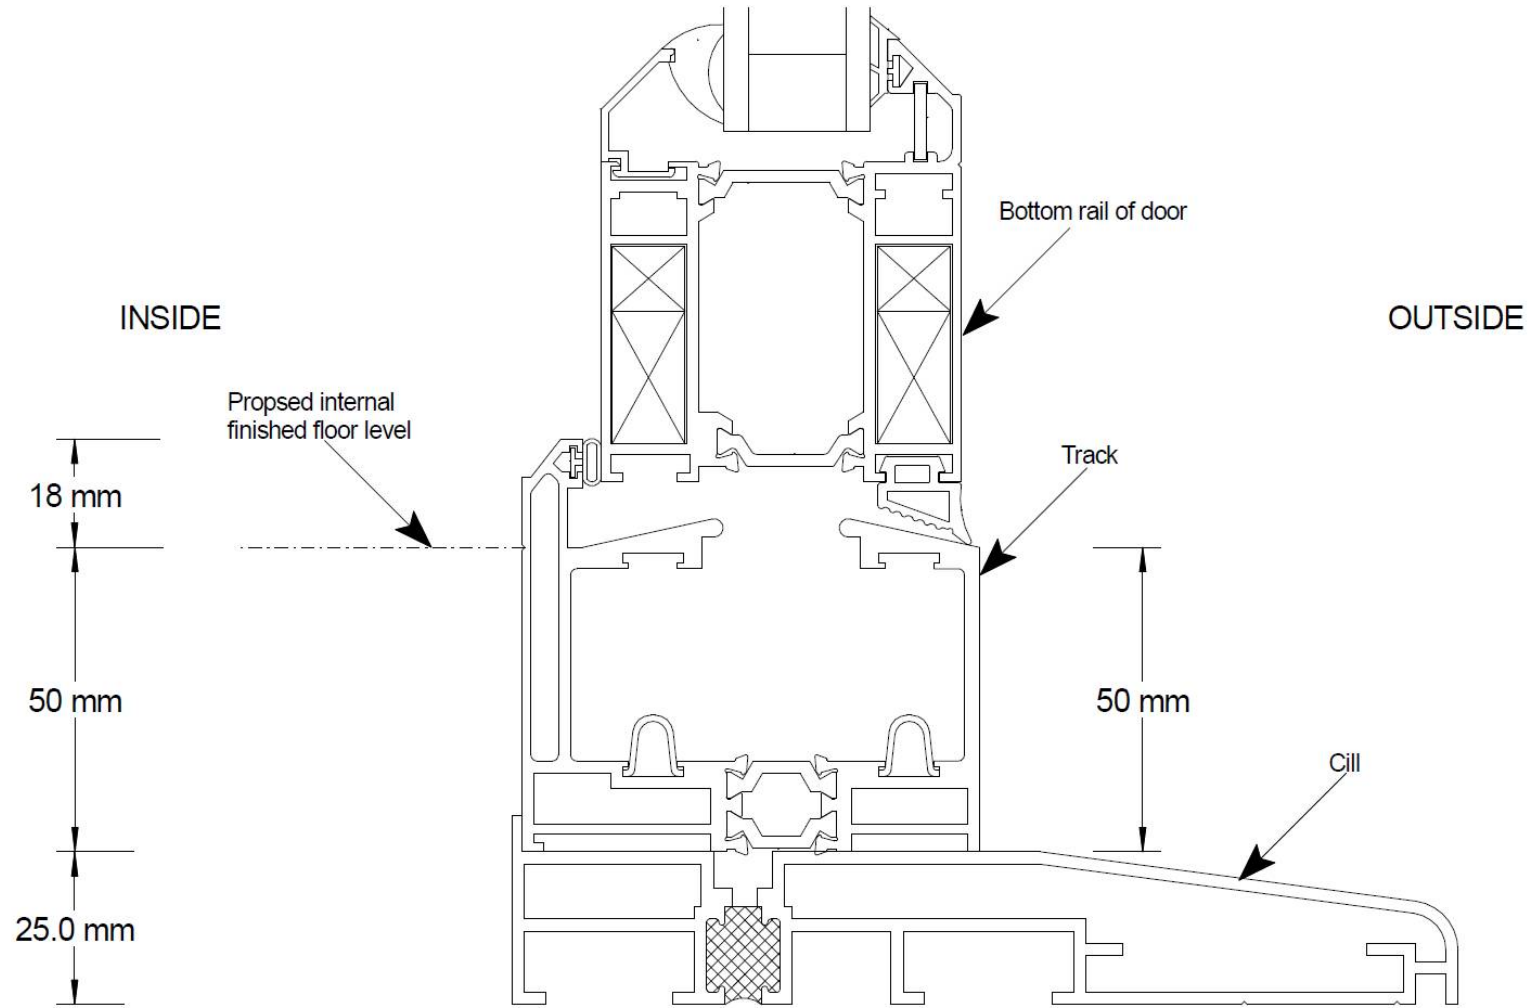

VISION-BIFOLDING DOORS - REBATED THRESHOLD DETAIL

DRAWING: **VDS-BIF-REBT** REBATE THRESHOLD DETAIL
Rev. 3.0 D010912

NOTE: PLEASE DO NOT SCALE FROM THIS DRAWING.

Please Note:-

Our Specifications

Whilst we endeavour to ensure our information is as up to date and accurate as possible, the sizes shown may vary slightly. Sizes may also change without notice due to newer manufacturing techniques or requirements, our information will be updated as often as possible when these changes occur.

Fitting Instructions (These are only meant as a guide)

For further help or advice call us on **0116 279 1901** or email us **sales@visiondoorsystems.co.uk**

Vision Door Systems Limited
6c Nursery Court, Kibworth Business Park
Harborough Road, Kibworth Harcourt
Leicestershire LE8 0EX

www.visiondoorsystems.co.uk